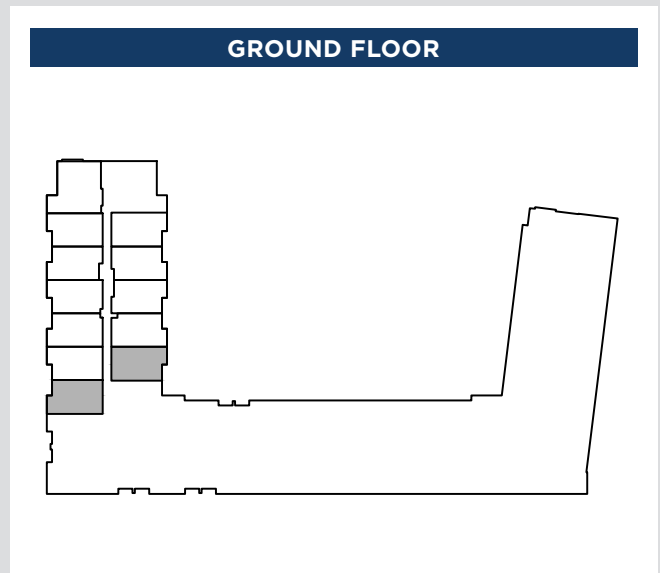

**SENIORS APARTMENT  
1 BEDROOM  
TYPE - 1B (GF)**

**AREA SQ. FT.  
728 FT<sup>2</sup>**

**SUITES  
101-112  
FLOOR  
GRND FLR**

**KEY PLAN - TYPICAL FLOOR**

Plans being preliminary, changes can apply. Therefore, the areas and dimensions are approximate and may vary. The gross floor area of the units does not include the balconies and/or terraces. The area and dimensions of the sales plans are approximate and may vary.