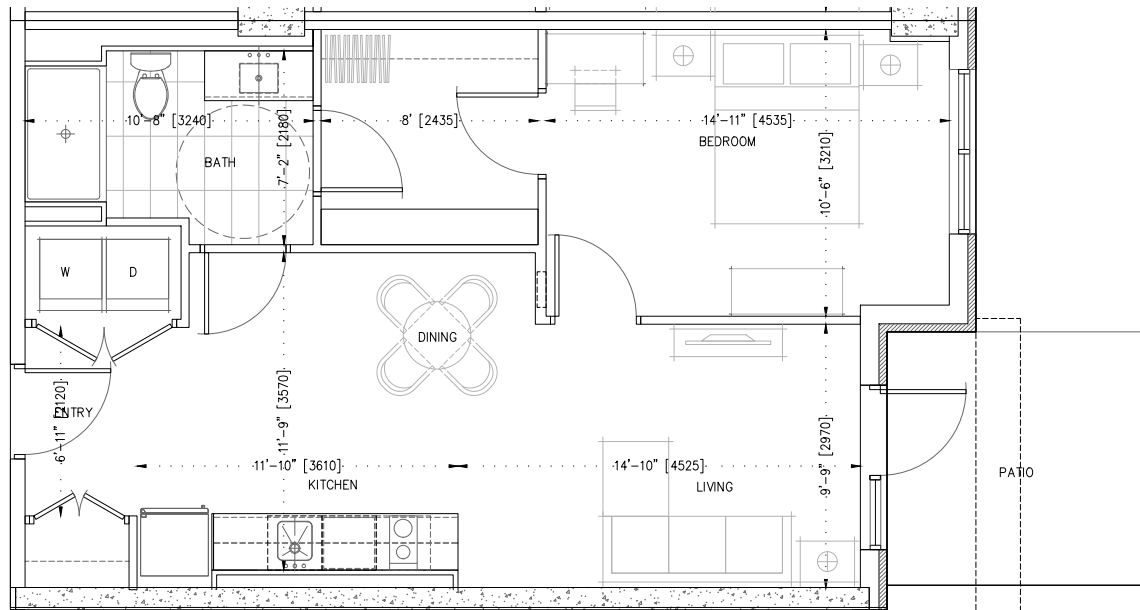

**SENIORS APARTMENT  
1 BEDROOM  
TYPE - 1B (GF)**

**AREA SQ. FT.  
728 FT<sup>2</sup>**

**SUITES  
101-112  
FLOOR  
GRND FLR**

**KEY PLAN - TYPICAL FLOOR**

Plans being preliminary, changes can apply. Therefore, the areas and dimensions are approximate and may vary. The gross floor area of the units does not include the balconies and/or terraces. The area and dimensions of the sales plans are approximate and may vary.